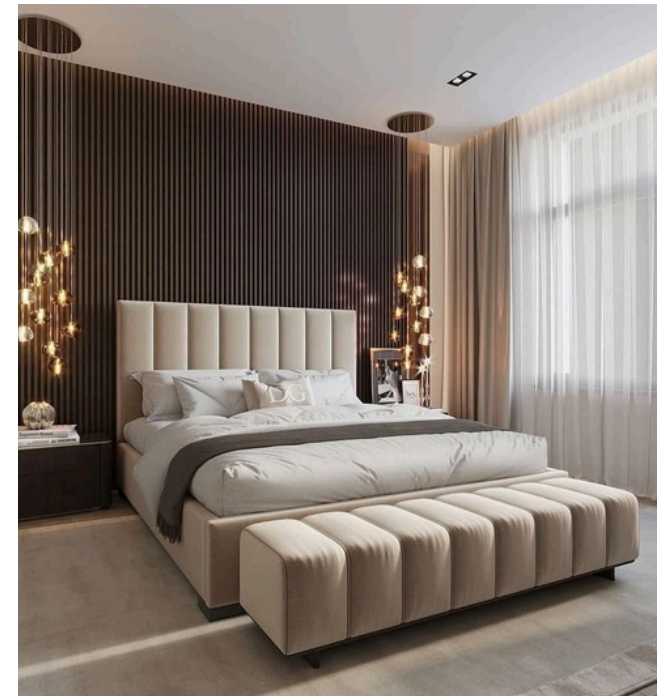

## KING SIZE BED

---

Experience the ultimate in luxury and comfort with our King Size Bed. Perfect for couples or those who love extra space, this bed offers a spacious 76" x 80" sleeping area. Transform your bedroom into a royal retreat and enjoy restful nights like never before!"

## QUEEN SIZE BED

---

Experience the perfect blend of comfort and style with our Queen Size Bed. Measuring 60 inches wide by 80 inches long, this bed offers ample space for a restful night's sleep. Upgrade your sleep experience with our elegant and cozy queen size bed!"